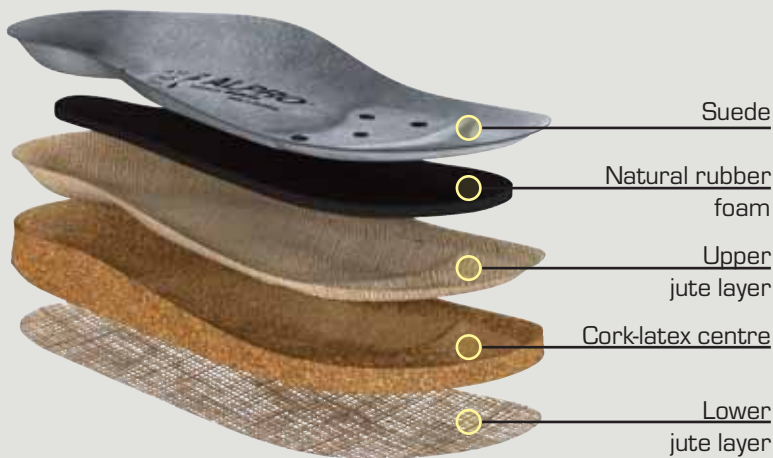

ESD soft bedding structure

Work safely – with ALPRO® ESD models

With every step on carpets, electrostatic charges are created. Subsequent contact with patients, medical devices or conductive materials creates a sudden, jolting discharge. Sparks occur, the individual receives a brief 'shock' and transmits it further within the proximity.

ALPRO® ESD models help to prevent unpleasant electric shocks in a resistance range from 10^5 to 3.4×10^7 ohm (in accordance with DIN 61340).

4. P 220 ESD WB

white • Birko-Flor • soft-footbed
♂ 571 538 • ♀ 571 530
size 35-41
size 42-48

5. C 100 ESD WB

white • leather • soft-footbed
♂ 576 188 • size 36-42
♀ 576 180 • size 39-48