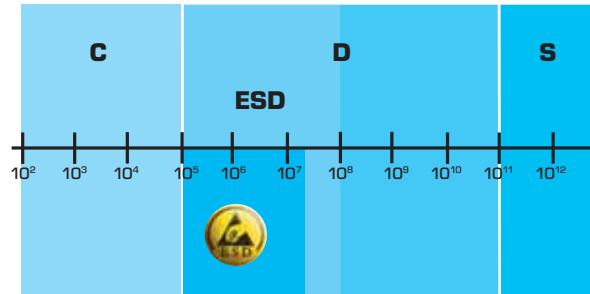

The ALPRO® ESD function

All ESD models by ALPRO® meet the specifications for professional ESD environments from 10^5 to 3.4×10^7 ohm in accordance with DIN 61340-5-1.

Electrical contact resistance
ESD shoes as a primary measure in the shoe / floor system

ESD shoes in accordance with DIN EN 61340-5-1 provide protection in the recommended contact resistance range between 10^5 and 3.4×10^7 ohm.

C = Conductive
D = Dissipative
S = Shielding